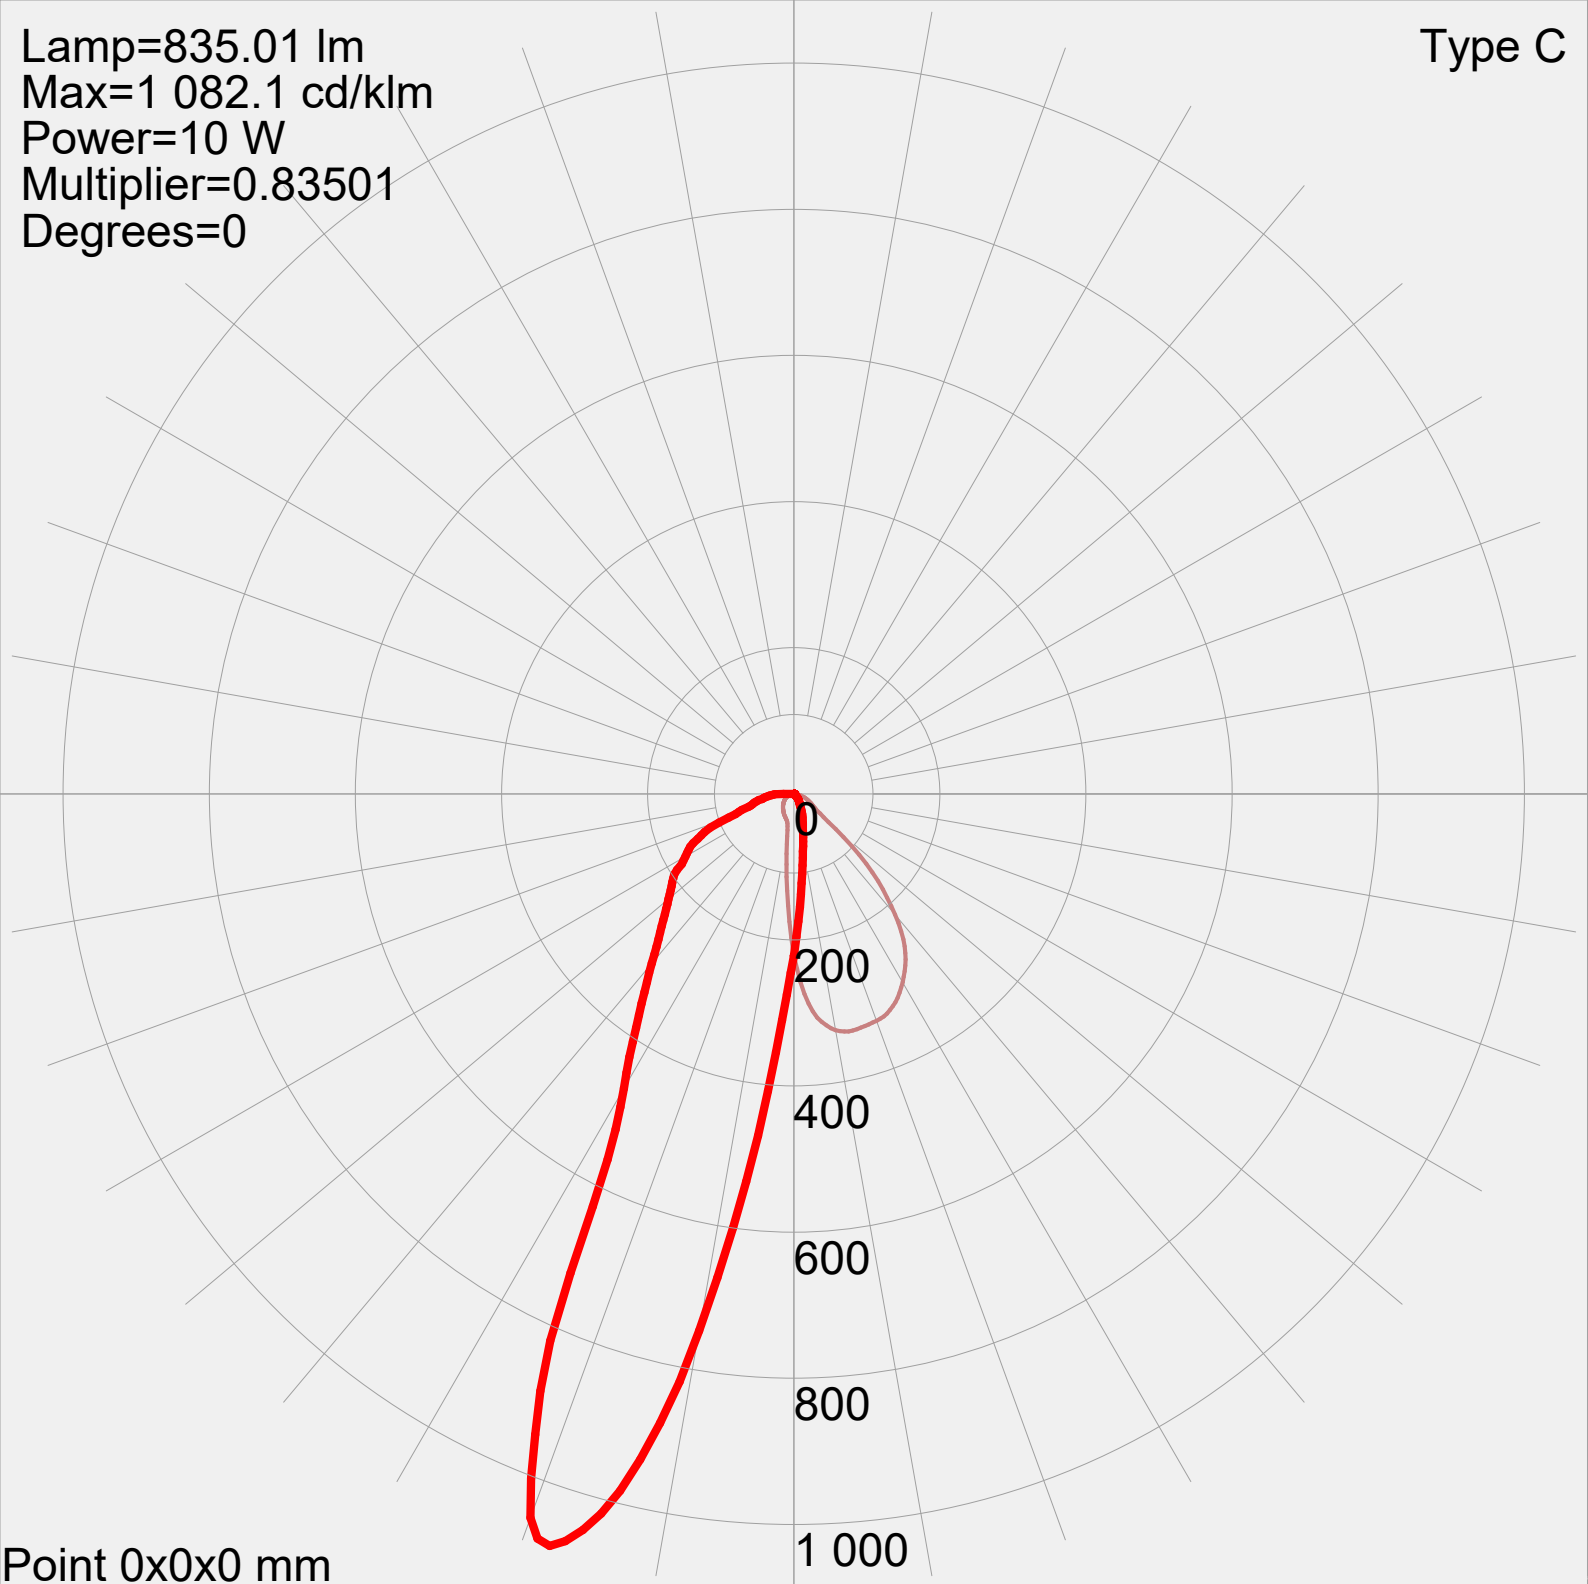

Type C

Lamp=835.01 lm
Max=1 082.1 cd/klm
Power=10 W
Multiplier=0.83501
Degrees=0

Point 0x0x0 mm
Manufacturer: zhengwei
Lamp: SKB240