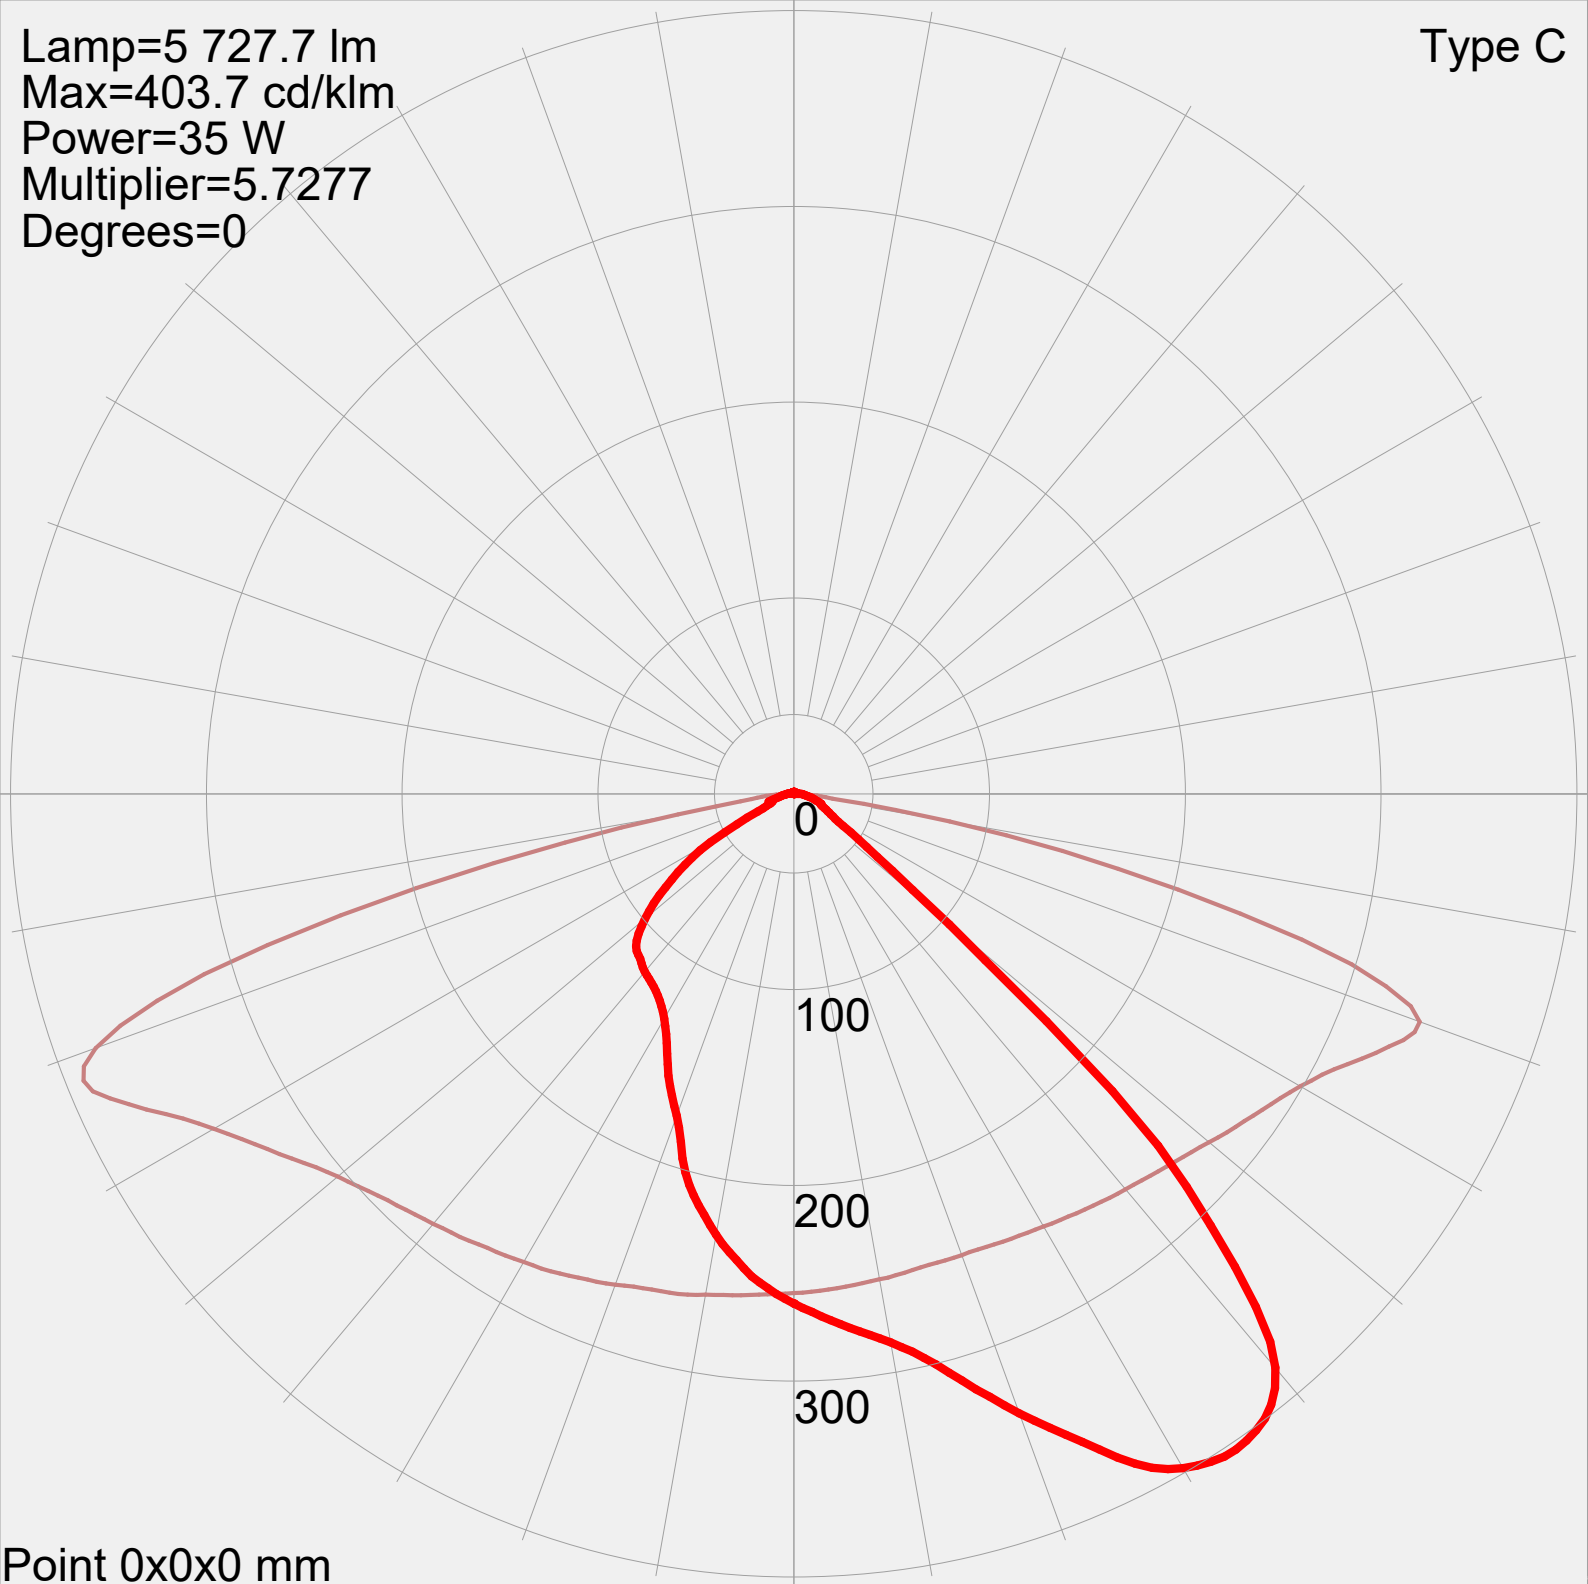

Type C

Lamp=5 727.7 lm
Max=403.7 cd/klm
Power=35 W
Multiplier=5.7277
Degrees=0

Point 0x0x0 mm